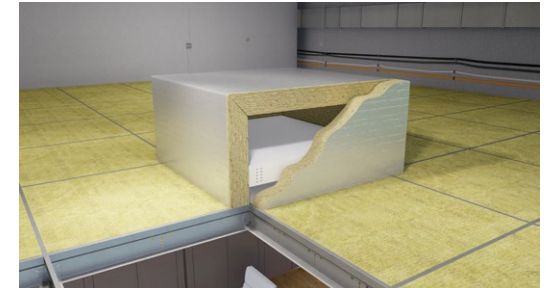

SAP	EAN	Name	Edge detail	Module size (mm)	pcs/box	m²/box	Box dimensions	gross weight kg/box	boxes/pallet	m²/pallet	Pallet dimensions	gross kg/pallet	Price in EUR	Unit	MOQ
259227	5415043102249	Rockfon Rocklux®		1105 x 1105 x 30	-	-	-	-	-	-	-	-	140,70	pcs	1 box **
259228	5415043102263	Rockfon Rocklux®		1780 x 745 x 30	-	-	-	-	-	-	-	-	149,41	pcs	1 box **