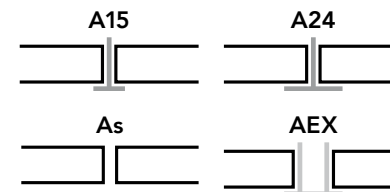

Below you will find explanations of edge types.

Visible grid ceilings

A visible grid system shows the entire surface of the grid profiles and thus provides a standard, simple ceiling design. Our assortment gives you the opportunity to combine and match the colours of the panels to the colours of the grid by choosing the same colour, or highlighting, exposing the ceiling grid when choosing different colours. A ceiling with a visible grid can be obtained by using different types of tiles with an A edge.