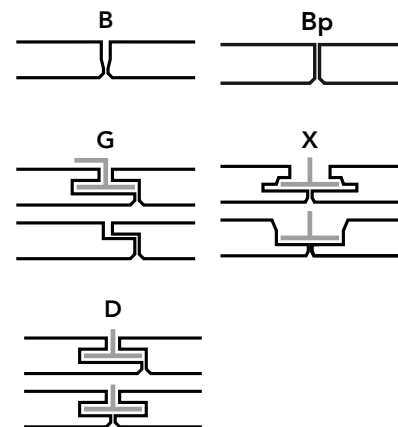

INSTALLATION
GUIDE

Want to know more? **Scan/click the QR code**