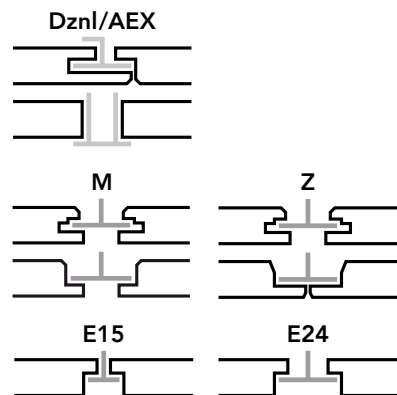

Below you will find explanations of edge types.

Visible grid ceilings

A visible grid system shows the entire surface of the grid profiles and thus provides a standard, simple ceiling design. Our assortment gives you the opportunity to combine and match the colours of the panels to the colours of the grid by choosing the same colour, or highlighting, exposing the ceiling grid when choosing different colours. A ceiling with a visible grid can be obtained by using different types of tiles with an A edge.

INSTALLATION
GUIDE

Want to know
more? **Scan/click**
the **QR code**

Semi-concealed grid ceilings

Semi-concealed grid solutions minimize the visibility of the grid. Semi-concealed grid ceilings use the tile edges, light, shadow and colour of the grid to create distinctive appearances, contributing to the overall architectural expression of your room.