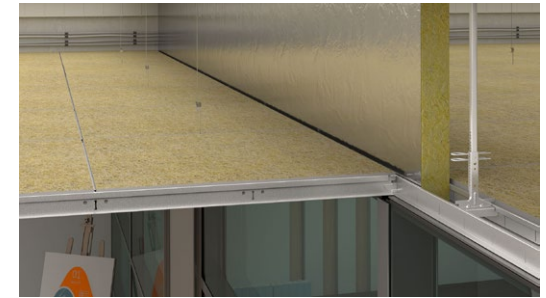

Rockfon® Soundstop

- Acoustic barriers which reduce noise transfer in ceiling and floor plenums
- Easy to install above or below modular partitions

C-s1,d0

Up to 100% RH.

Fully recyclable stone wool

SAP	EAN	Name	Edge detail	Module size (mm)	pcs/box	m ² /box	Box dimensions	gross weight kg/box	boxes/pallet	m ² /pallet	Pallet dimensions	gross kg/pallet	Price in EUR	Unit	MOQ
26672	8711698835769	Rockfon® Soundstop 30 dB	-	1200 x 1000 x 60	40	-	1200x1000x1300	-	-	48,00	1200x1000x30	182,95	22,26	m ²	5 pallets *