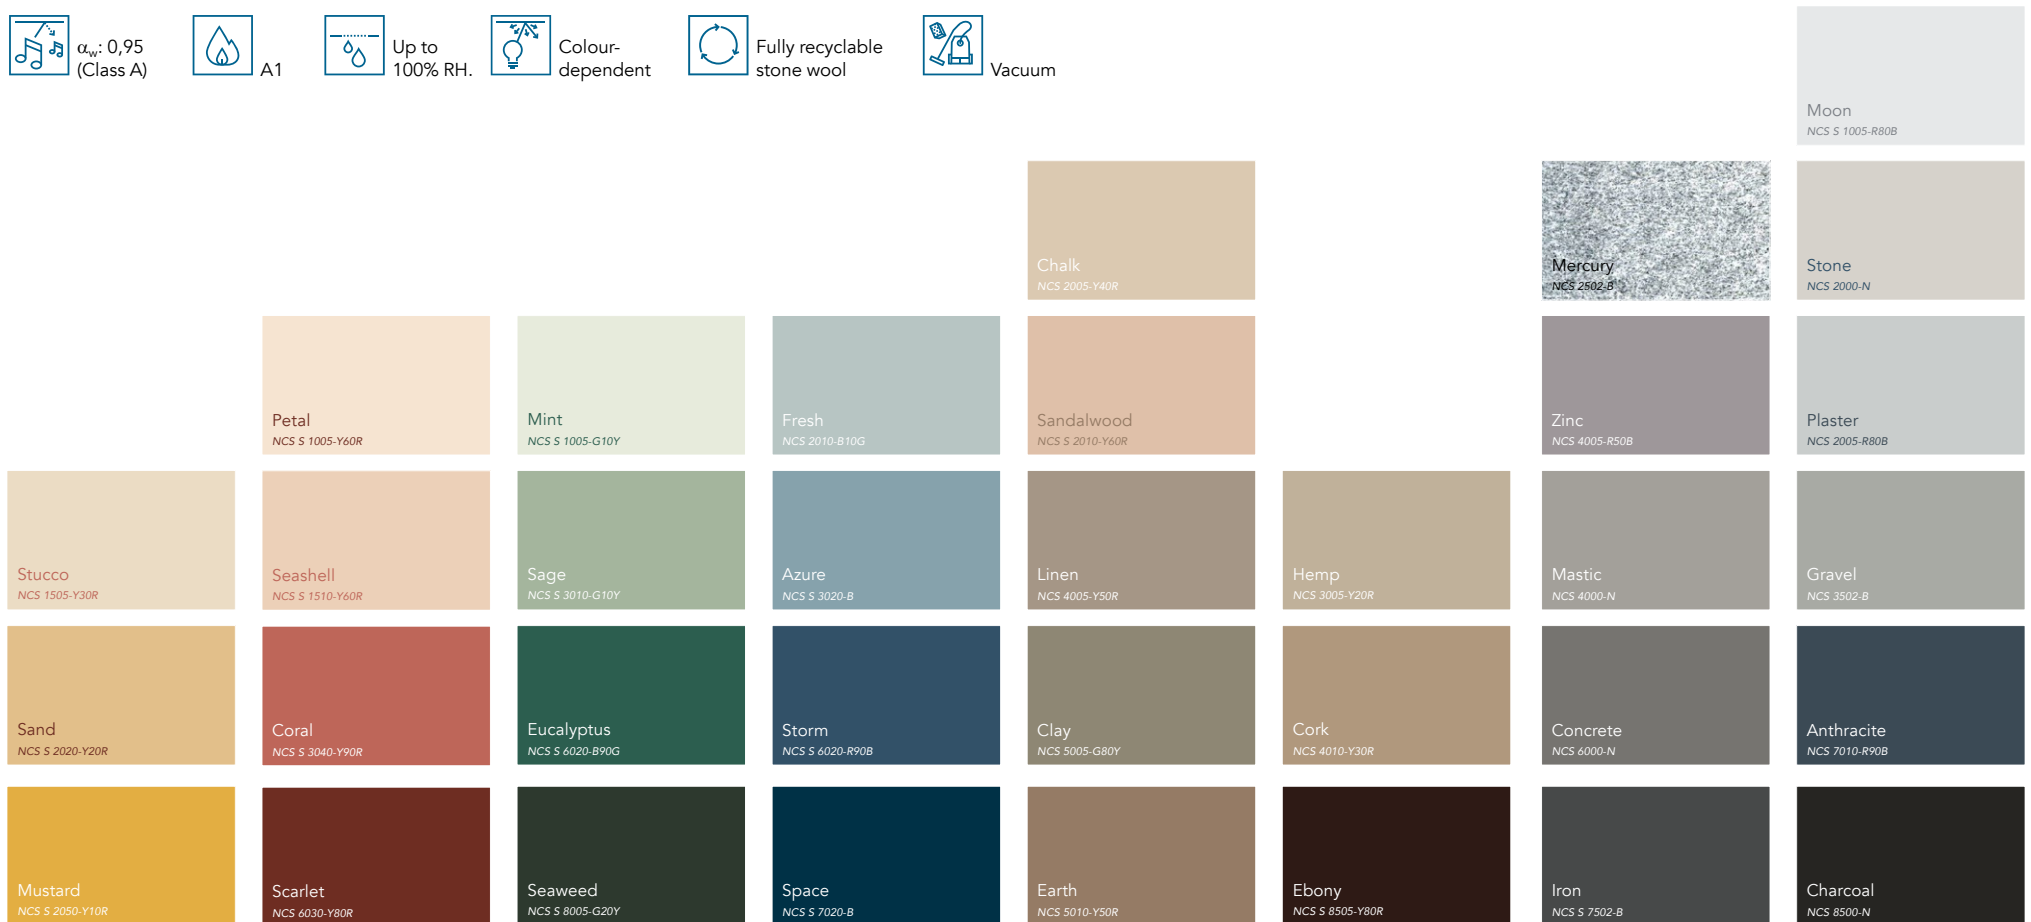

Rockfon Color-all®

- 34 exclusive colours for acoustic ceiling and wall solutions to inspire and enhance your interior design scheme
- Subtle yet playful colours made to mix and match either within the same room or in different areas of a building
- Total design freedom due to exposed, semi-concealed and concealed edges in a large variety of module sizes
- Matching grid (main runner, cross tees, perimeter wall angle trim) in an attractive matt finish are also available

α_w : 0,95
(Class A)

A1

Up to
100% RH.

Colour-
dependent

Fully recyclable
stone wool

Vacuum

NCS codes are closest colour match - contact us for more information. The actual colour of the ceiling tiles may deviate slightly from printed colours due to the texture of the surface and the underlying colour of stone wool. Samples of the coloured surfaces are available upon request.