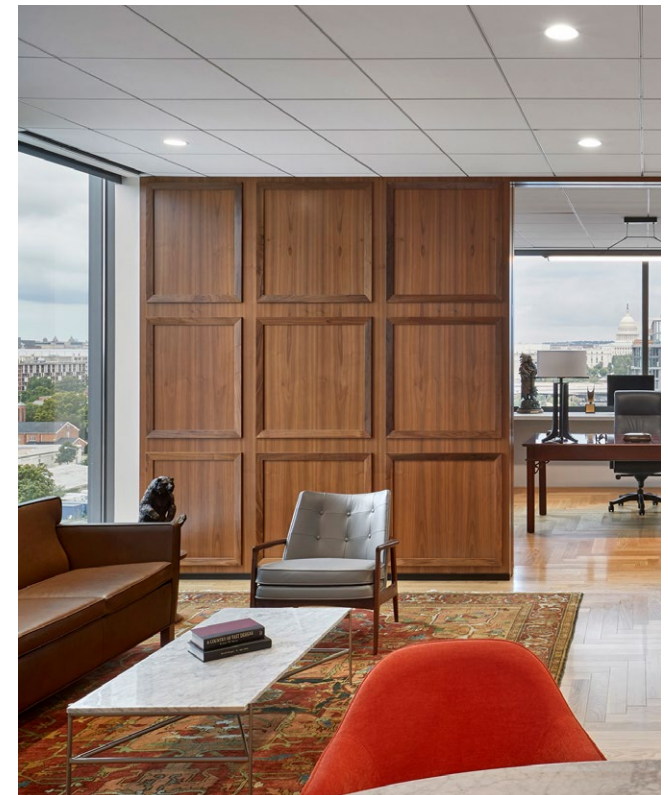

Chicago Metallic Ultraline®

Delicate grid – narrow profiles with a gap allows you to create ceilings with an elegant, modern design. Possible combinations of colours of the outer surface of the profile and its gap will ensure a unique visual effect. The design allows for the attachment of advertising or safety signs.